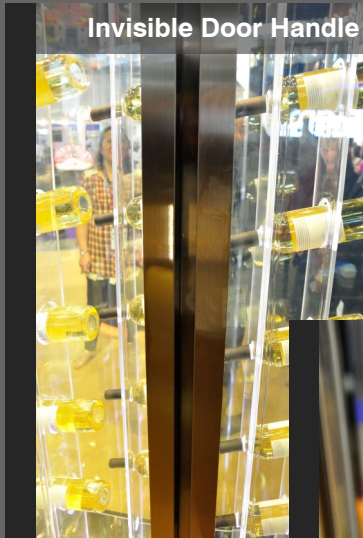

S-shaped Wine Tower in FHA 2014

Front Side (Display)

Right Side

Left Side

Back Side (Opening)

Wine Rack from Front Side

Wine Rack from left Side

Wine Rack from Right Side

Door Opening

Invisible Door Handle

Balloon-type Gasket

JB type Sushi Display (static-cooling) in FHA 2014

Jewellery Box Type Drawer with Invisible Handle

Internal Warm White LED (2700K)

Full Front View with Interior Design

Stairway Display in FHA 2014

Full View for the Stairway Shape

Stylish Forced Air Louvre at Front

V-cut Louvre at the Lower Back for Ventilation

Dome-shaped Display in FHA 2014

Automatic Rotating Tray (adjustable speed)