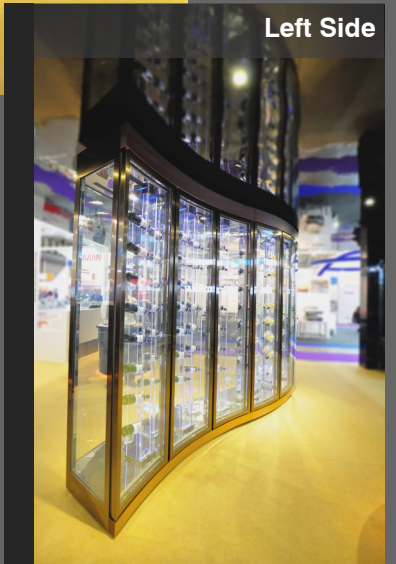

S-shaped Wine Tower in FHA 2014

Front Side (Display)

Right Side

Left Side

Back Side (Opening)

Wine Rack from Front Side

Wine Rack from left Side

Wine Rack from Right Side

Door Opening

Invisible Door Handle

Balloon-type Gasket

JB type Sushi Display (static-cooling) in FHA 2014

Jewellery Box Type Drawer with Invisible Handle

Internal Warm White LED (2700K)

Full Front View with Interior Design

Stairway Display in FHA 2014

Full View for the Stairway Shape

Stylish Forced Air Louvre at Front

V-cut Louvre at the Lower Back for Ventilation

Dome-shaped Display in FHA 2014

Automatic Rotating Tray (adjustable speed)

Automatic Lifting Acrylic Cover

Internal Warm White LED (2700K)

Tree-shaped Cold Pan (Static Cooling) in FHA 2014

6 pcs of Cold Pans with Different Height

Adjustable Ultrasonic Nebulizer

Hidden Louvre for Ventilation/ Warm White Plinth LED