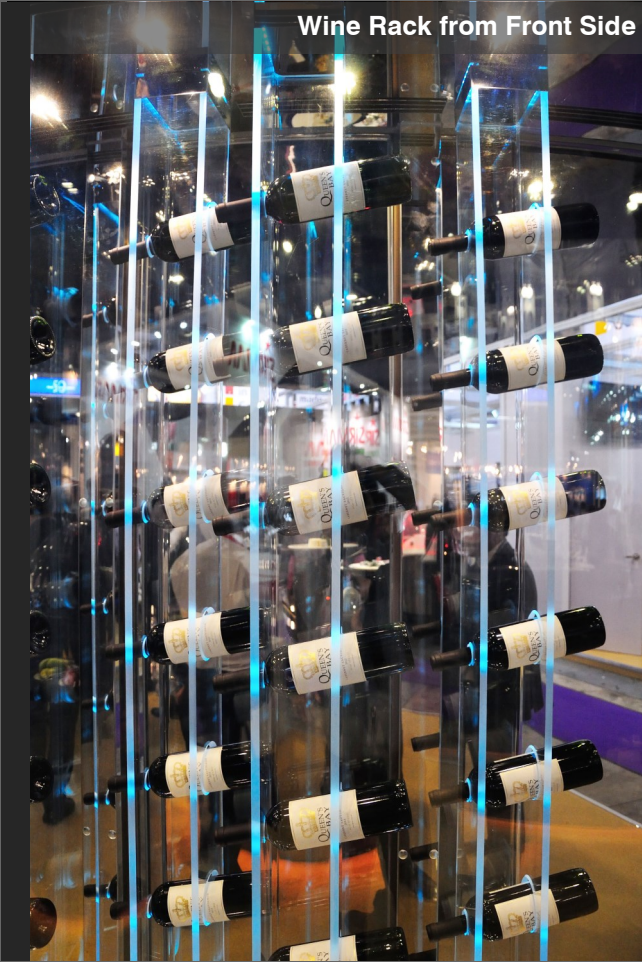

S-shaped Wine Tower in FHA 2014

Front Side (Display)

Right Side

Left Side

Back Side (Opening)

Wine Rack from Front Side

Wine Rack from left Side

Wine Rack from Right Side

Door Opening

Invisible Door Handle

Balloon-type Gasket

JB type Sushi Display (static-cooling) in FHA 2014

Jewellery Box Type Drawer with Invisible Handle

Internal Warm White LED (2700K)

Full Front View with Interior Design

Stairway Display in FHA 2014

Full View for the Stairway Shape

Stylish Forced Air Louvre at Front

V-cut Louvre at the Lower Back for Ventilation

Dome-shaped Display in FHA 2014

Automatic Rotating Tray (adjustable speed)