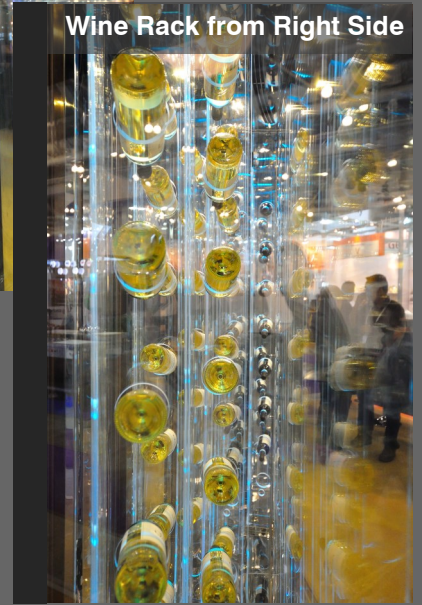

S-shaped Wine Tower in FHA 2014

Front Side (Display)

Right Side

Left Side

Back Side (Opening)

Wine Rack from Front Side

Wine Rack from left Side

Wine Rack from Right Side

Door Opening

Invisible Door Handle

Balloon-type Gasket

JB type Sushi Display (static-cooling) in FHA 2014

Jewellery Box Type Drawer with Invisible Handle

Internal Warm White LED (2700K)

Full Front View with Interior Design

Stairway Display in FHA 2014

Full View for the Stairway Shape

Stylish Forced Air Louvre at Front

V-cut Louvre at the Lower Back for Ventilation

Dome-shaped Display in FHA 2014

Automatic Rotating Tray (adjustable speed)