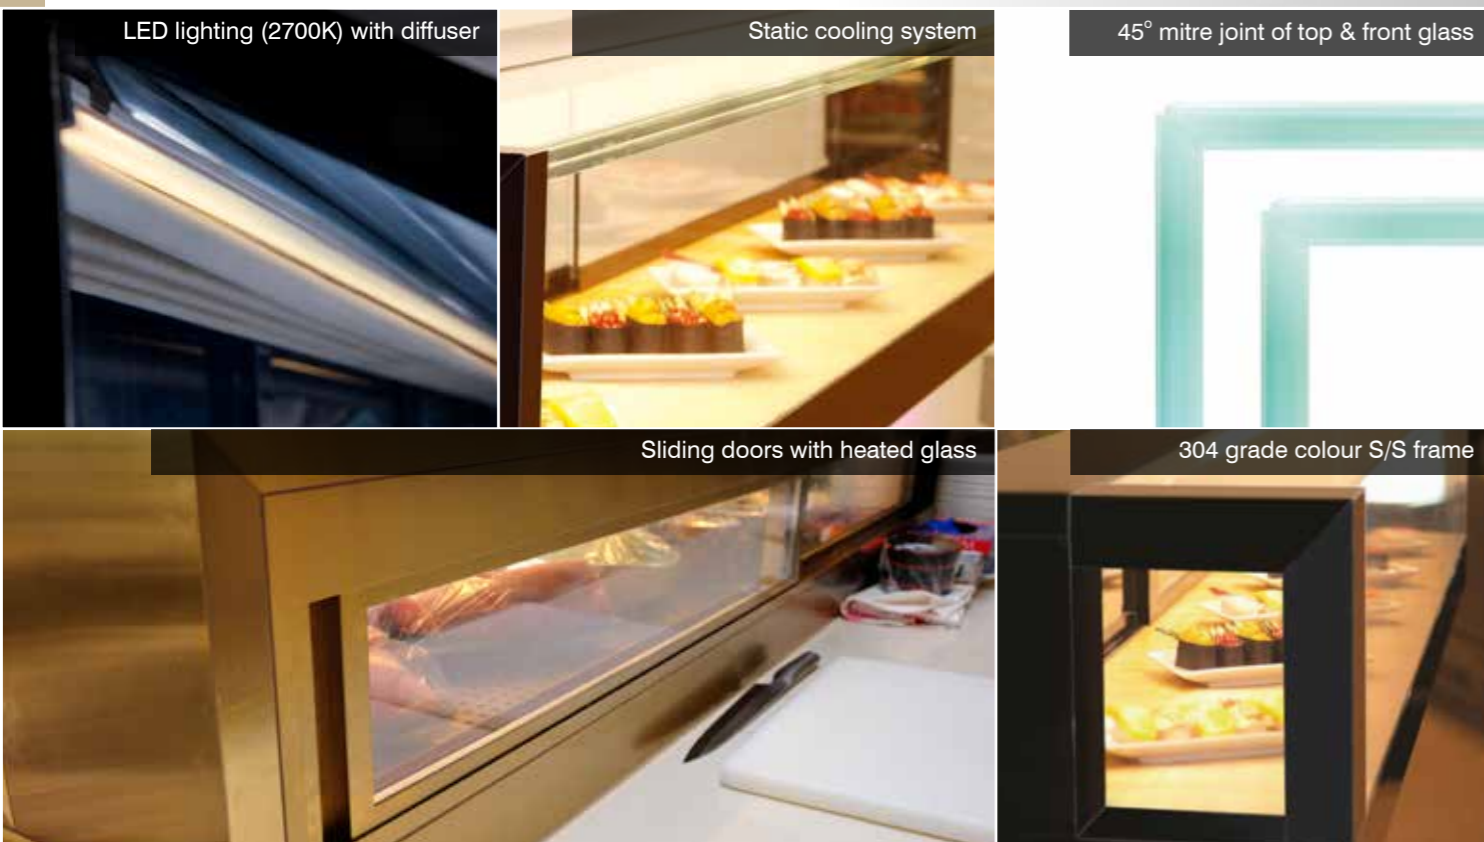

Sushi Display Showcase

Combined the sleek design and excellent cooling performance, the showcase keeps the sashimi or sushi fresh and also work up an appetite.

SUS-R-1500-HG

1 Model	SUS (Sushi Display Refrigeration)
2 Condensing unit & louvre type	R (Remote) B (Self-contained with stand)
3 Width	1200 (1200mm), 1500 (1500mm), 1800 (1800mm)
4 Configuration	HG (Double layer ultra-clear toughened heated glass)

Sushi Display Showcase (190mm drainage)

(Ambient temperature requested : 25°C)

Model	External Dim. (mm)
SUS-R-1200-HG	1200x350x325H
SUS-B-1200-HG	1200x350x825H
SUS-R-1500-HG	1500x350x325H
SUS-B-1500-HG	1500x350x825H
SUS-R-1800-HG	1800x350x325H
SUS-B-1800-HG	1800x350x825H

Temperature Range (°C)

+1 / +4

* Custom-made size is available

Functionality blended with aesthetic exterior

Sushi Display Reference