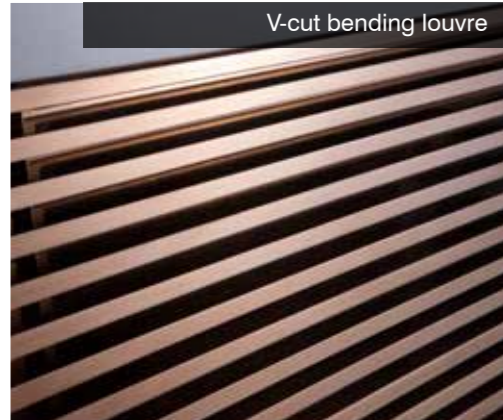

Stairway Display Refrigerator

Foodies love to see the picture full of tasty foods. The stairway type presentation allows the dishes arranged in a clear and attractive way to everyone.

¹ SD - ² U - ³ 1200

1 Model	SD (Stairway Display Refrigeration)
2 Condensing unit & louvre type	U (Self-contained with V-cut bending louvre) R (Remote)
3 Width	1200 (1200mm), 1500 (1500mm), 1800 (1800mm)

Stairway Display Refrigerator

(Ambient temperature requested : 23°C)

Model	External Dim. (mm)
SD-U-1200	1200x900x1200H
SD-U-1500	1500x900x1200H
SD-U-1800	1800x900x1200H

* Custom-made size is available

Temperature Range (°C)

+5 / +8

Fully visible to different foodies