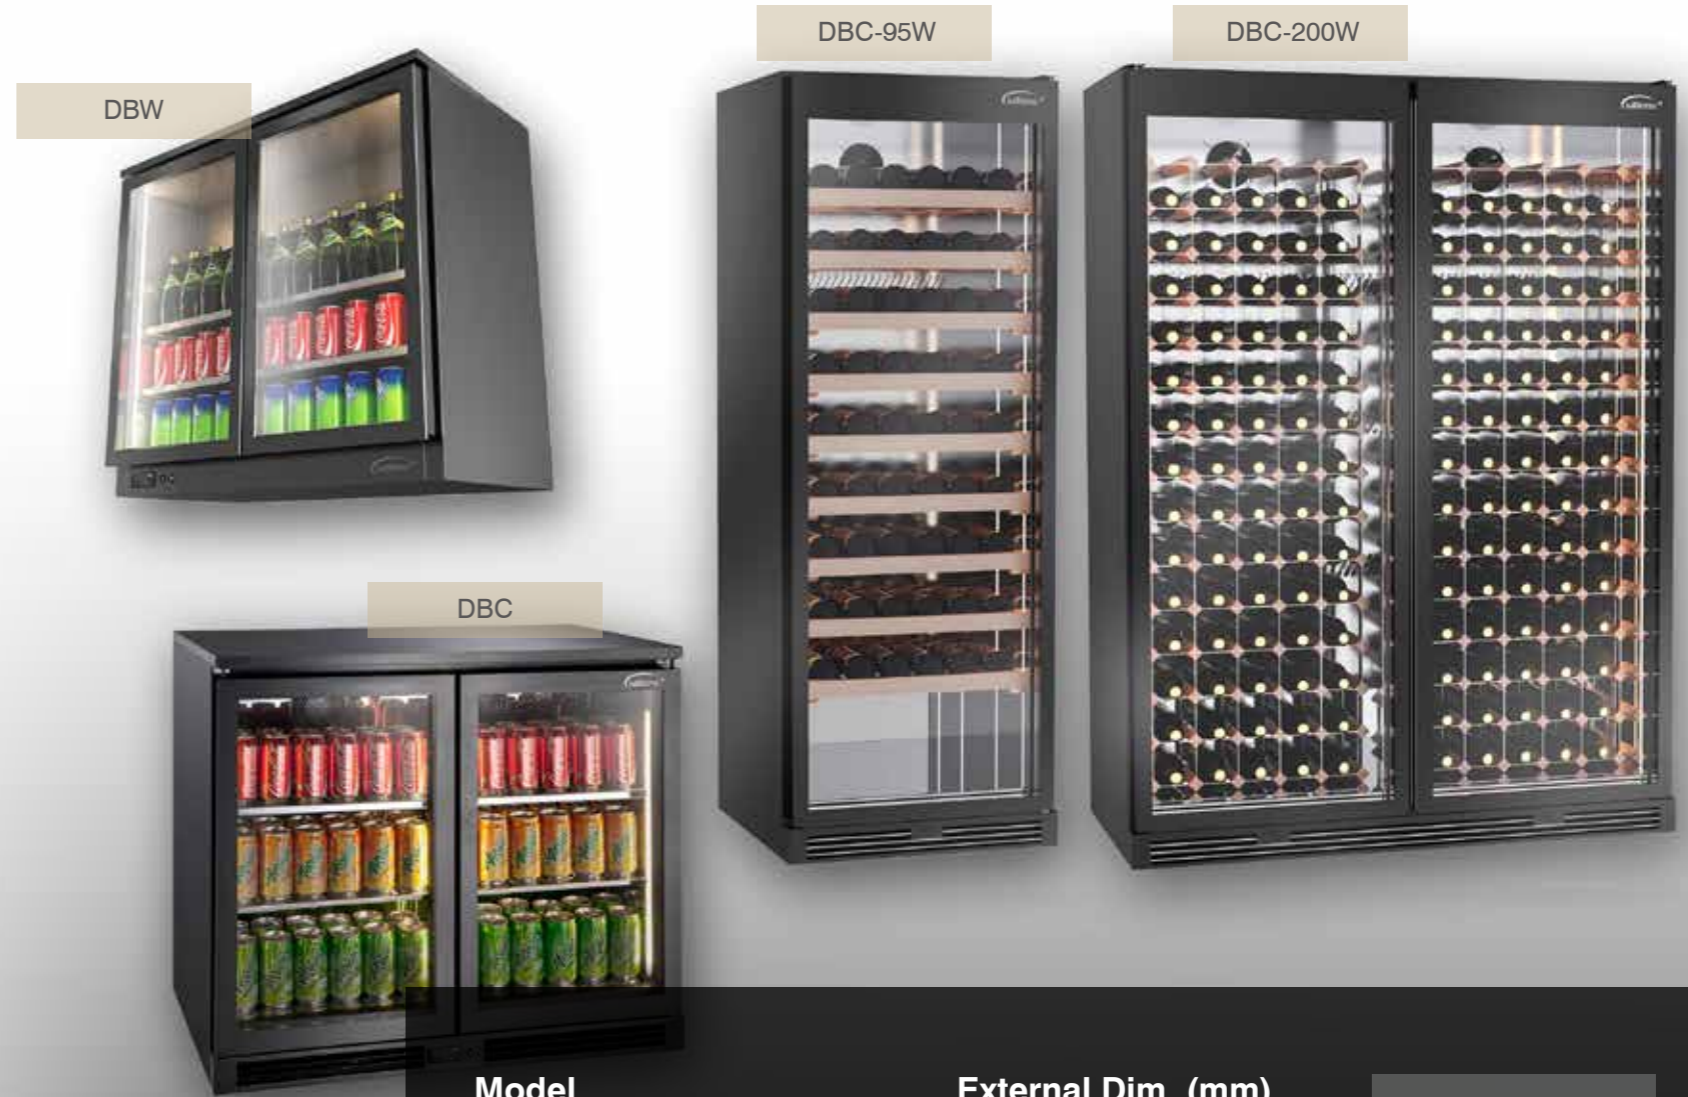

## Deluxe Beverage Cooler

Superior design beverage display mixed with the interior of executive lounge bar to create unique and stylish ambiance for your guests.

**1** DBC - **2** 95 **3** W - **4** PR - **5** DT

<b>1</b> Model	DBC (Deluxe Beverage Cooler) DBW (Wall-mounted Deluxe Beverage Cooler)
<b>2</b> No. of compartments	1, 2, 3 95 (Upright 1 compartment) 200 (Upright 2 compartments)
<b>3</b> Specific for Wine	W
<b>4</b> Wine Rack type	PR (Pull-out type wooden wine rack) DR (Diamond type wooden wine rack)
<b>5</b> Dual Temperature	DT

# Deluxe Beverage Cooler

(Ambient temperature requested : 25°C)

Model	External Dim. (mm)
DBC-1	600x600x800H
DBC-2	900x600x800H
DBC-3	1352x600x800H
DBW-1	600x450x835H
DBW-2	900x450x835H
DBW-3	1352x450x835H
DBC-95	645x635x1770H
DBC-95W-DR	645x635x1770H
DBC-95W-PR	645x635x1770H
DBC-95W-PR-DT	645x635x1770H
DBC-200	1290x635x1770H
DBC-200W-DR	1290x635x1770H

Temperature Range (°C)	
Beverage	
+4	+10
Wine	
+4	+22
Duel-Temp	
+7	+10
Upper section	
+12	+16
Lower section	

Ultra-clear toughened heated glass

304 grade S/S table top (DBC only)

Invisible door handle

Warm white LED lighting (2700K)